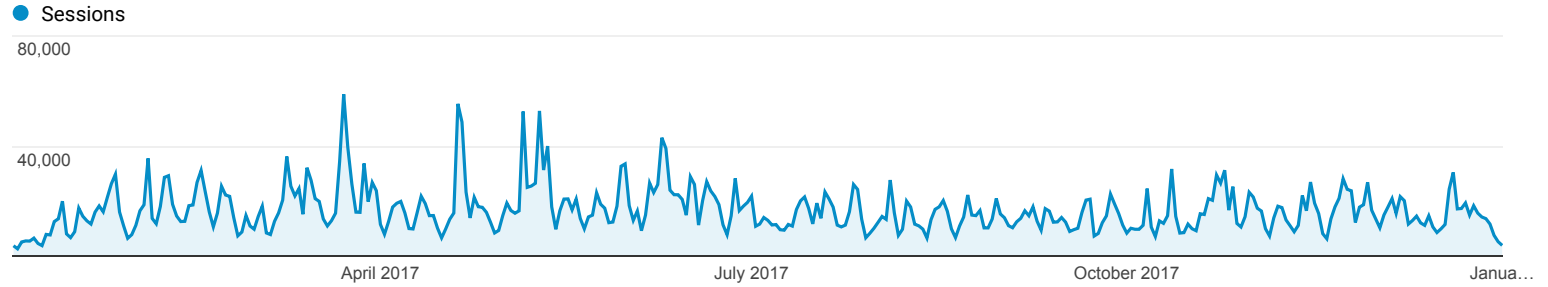

Audience Overview

All Users
100.00% Sessions

Jan 1, 2017 - Jan 1, 2018

Overview

Sessions
6,153,575

Users
2,399,505

Pageviews
8,582,104

Pages / Session
1.39

Avg. Session Duration
00:01:18

Bounce Rate
83.68%

% New Sessions
36.97%

■ Returning Visitor ■ New Visitor

Language	Sessions	% Sessions
1. en-us	3,550,290	57.69%
2. ru-ru	859,026	13.96%
3. ru	722,445	11.74%
4. en-gb	435,159	7.07%
5. ka-ge	165,748	2.69%
6. ru-ge	78,637	1.28%
7. de-de	44,839	0.73%
8. en-ge	35,063	0.57%
9. it-it	25,455	0.41%
10. de	23,897	0.39%