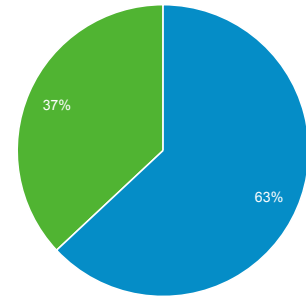

Audience Overview

All Users
100.00% Sessions

Jan 1, 2017 - Jan 1, 2018

Overview

Sessions
6,153,575

Users
2,399,505

Pageviews
8,582,104

Pages / Session
1.39

Avg. Session Duration
00:01:18

Bounce Rate
83.68%

% New Sessions
36.97%

■ Returning Visitor ■ New Visitor

Language	Sessions	% Sessions
1. en-us	3,550,290	57.69%
2. ru-ru	859,026	13.96%
3. ru	722,445	11.74%
4. en-gb	435,159	7.07%
5. ka-ge	165,748	2.69%
6. ru-ge	78,637	1.28%
7. de-de	44,839	0.73%
8. en-ge	35,063	0.57%
9. it-it	25,455	0.41%
10. de	23,897	0.39%